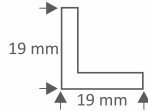

FINISH	ROSE GOLD MIRROR	GOLD MIRROR
M.R.P Rs. / PCS		

RIO AARMAN®

A NAME OF TRUST & QUALITY

L 19 x 19 F10

L - Profile

1. Material: SUS 304
2. Size: 10ft (3000 mm)

FINISH	ROSE GOLD MIRROR	GOLD MIRROR	BLACK MIRROR	SILVER MIRROR	ROSE GOLD MATT	GOLD MATT
M.R.P Rs. / PCS						