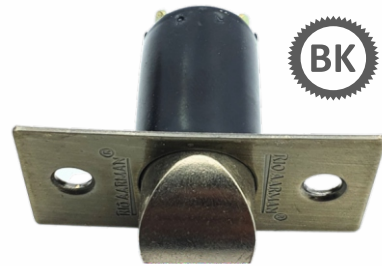

SIZE	60mm	70mm
M.R.P Rs. / PCS		

AL - 08 GL HEAVY Tubler Lock Latch

1. Function: ET
2. Finish: Golden
3. 60mm & 70mm Latch
4. Used with: ACL 08 GL

SIZE	60mm	70mm
M.R.P Rs. / PCS		

AL - 08 BL HEAVY Tubler Lock Latch

1. Function: ET
2. Finish: Black
3. 60mm & 70mm Latch
4. Used with: ACL 08 BL

SIZE	60mm	70mm
M.R.P Rs. / PCS		

AL - 08 RG HEAVY Tubler Lock Latch

1. Function: ET
2. Finish: Rose Gold
3. 60mm & 70mm Latch
4. Used with: ACL 08 RG

SIZE	60mm	70mm
M.R.P Rs. / PCS		

AL - 09 SS HEAVY Tubler Lock Latch

1. Function: BK
2. Finish: SS
3. 60mm & 70mm Latch
4. Used with: ACL 09 SS

SIZE	60mm	70mm
M.R.P Rs. / PCS		

AL - 09 AB HEAVY Tubler Lock Latch