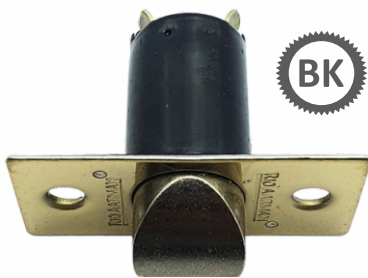

AL - 09 GL HEAVY Tubler Lock Latch

1. Function: BK
2. Finish: Golden
3. 60mm & 70mm Latch
4. Used with: ACL 09 GL

SIZE	60mm	70mm
M.R.P Rs. / PCS