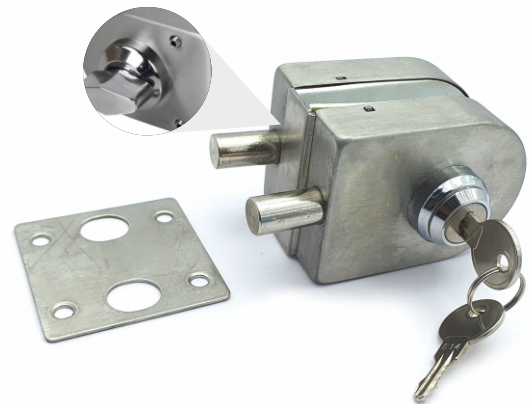

APF - 28

Glass To Wall Lock - Round Rod

1 Side Key, 1 Side Knob

1. Glass Thickness: 10 To 12MM
3. 3 Normal Keys
3. Finish: SSFinish

FINISH	SSS
M.R.P Rs. / PCS