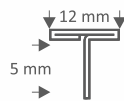

T12X5 F8

T - Profile

1. Material: SUS 304
2. Size: 8ft (2400 mm)

FINISH	ROSE GOLD MIRROR	GOLD MIRROR	BLACK MIRROR	SILVER MIRROR
M.R.P Rs. / PCS