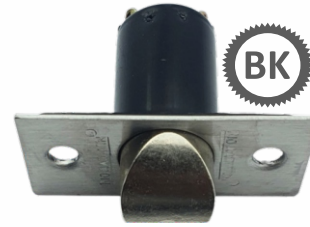

COMING
SOON

ACL - 10 SS
Tubler Lock Premium

1. Function: ET
2. Finish: SS Finish

FINISH	SS
M.R.P Rs. / PCS	

COMING
SOON

ACL - 10 AB
Tubler Lock Premium

1. Function: ET
2. Finish: AB Finish

FINISH	AB
M.R.P Rs. / PCS	

AL - 01 SS REGULAR Tubler Lock Latch

1. Function: ET
2. Finish: SS
3. 60mm & 70mm Latch
4. Used with: ACL 01

SIZE	60mm	70mm
M.R.P Rs. / PCS		

AL - 02 SS Regular Tubler Lock Latch

1. Function: BK
2. Finish: SS
3. 60mm & 70mm Latch
4. Used with: ACL 02

SIZE	60mm	70mm
M.R.P Rs. / PCS		

AL - 04 SS HEAVY Tubler Lock Latch

1. Function: ET
2. Finish: SS
3. 60mm & 70mm Latch
4. Used with: ACL 08

SIZE	60mm	70mm
M.R.P Rs. / PCS		

AL - 08 SS HEAVY Tubler Lock Latch