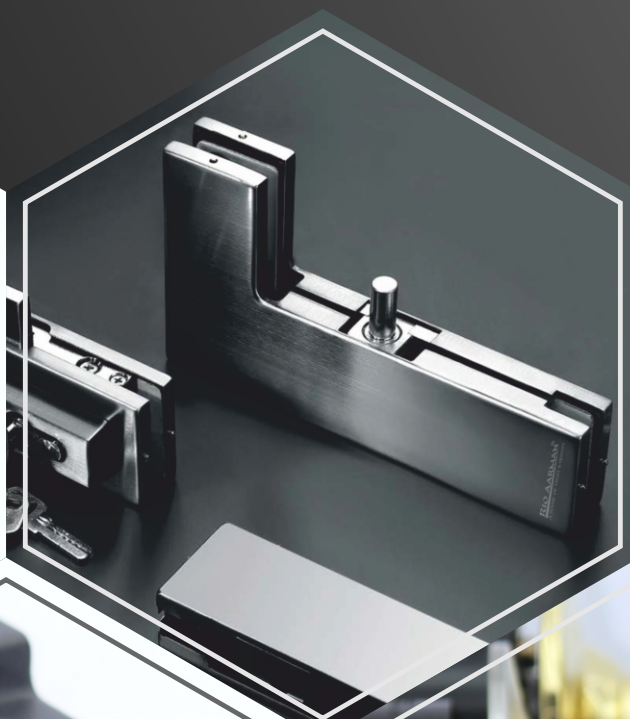

RIO AARMAN®

A NAME OF TRUST & QUALITY