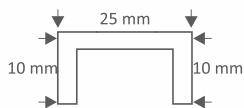

└ 10 x 25 x 10 F10

U - Profile

1. Material: SUS 304
2. Size: 10ft (3000 mm)

FINISH	ROSE GOLD MIRROR	GOLD MIRROR	BLACK MIRROR
M.R.P Rs. / PCS