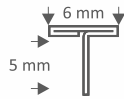

RIO AARMAN[®]

A NAME OF TRUST & QUALITY

STEEL PROFILE SERIES

RIO AARMAN[®]

A NAME OF TRUST & QUALITY

T6X5 F10

T - Profile

1. Material: SUS 304
2. Size: 10ft (3000 mm)