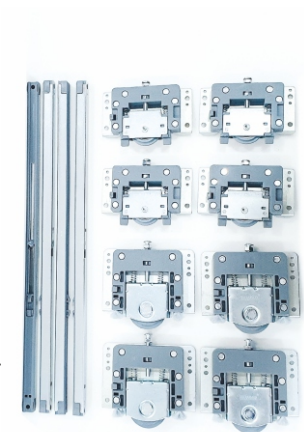

ASDR - 06 B

Soft Closing
Wardrobe Door Roller

1. Big Pump metal dumper with brush
2. Double Door
3. Finish: Silver Finish
4. Material: Iron + ABS
5. Suitable for all kind of wooden door

FINISH	SILVER
M.R.P Rs. / SET