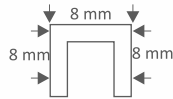

U 8 x 8 x 8 F10

U - Profile

1. Material: SUS 304
2. Size: 10ft (3000 mm)

FINISH	ROSE GOLD MIRROR	GOLD MIRROR	BLACK MIRROR	SILVER MIRROR	ROSE GOLD MATT	GOLD MATT
M.R.P Rs. / PCS