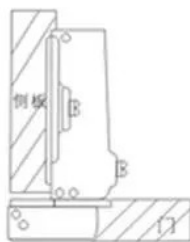

Full Overlay - 0°