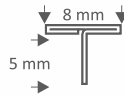

T8X5 F10

T - Profile

1. Material: SUS 304
2. Size: 10ft (3000 mm)

FINISH	ROSE GOLD MIRROR	GOLD MIRROR	BLACK MIRROR	SILVER MIRROR	BLUE MIRROR	ROSE GOLD MATT	GOLD MATT	BLACK MATT	SILVER MATT
M.R.P Rs. / PCS