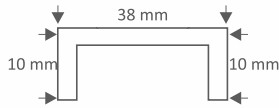

RIO AARMAN®

A NAME OF TRUST & QUALITY

U 10 x 38 x 10 F10

U - Profile

1. Material: SUS 304
2. Size: 10ft (3000 mm)

FINISH	ROSE GOLD MIRROR	GOLD MIRROR	BLACK MIRROR
M.R.P Rs. / PCS