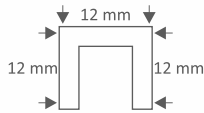

RIO AARMAN®

A NAME OF TRUST & QUALITY

└ 12 x 12 x 12 F10

U - Profile

1. Material: SUS 304
2. Size: 10ft (3000 mm)

FINISH	ROSE GOLD MIRROR	GOLD MIRROR	BLACK MIRROR	SILVER MIRROR	ROSE GOLD MATT	GOLD MATT
M.R.P Rs. / PCS