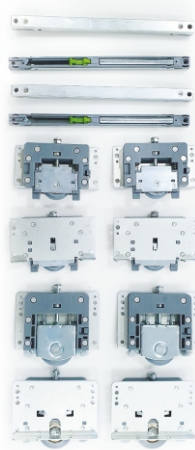

ASDR - 06 S

Soft Closing
Wardrobe Door Roller

1. Small Pump metal dumper with brush
2. Double Door
3. Finish: Silver Finish
4. Material: Iron + ABS
5. Suitable for all kind of wooden doc

FINISH	SILVER
M.R.P Rs. / SET