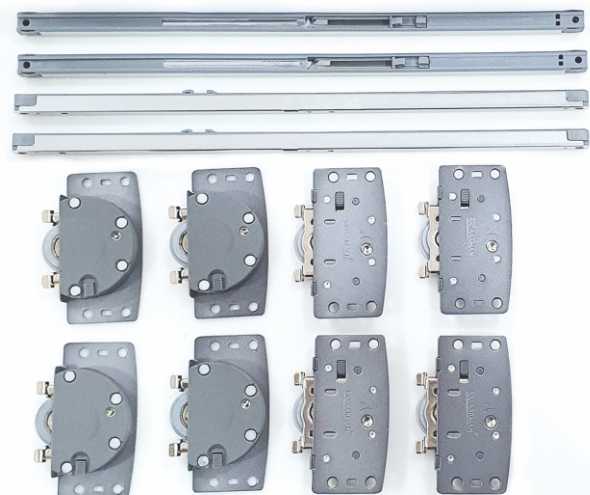

ASDR - 07

Soft Closing Wardrobe Door Roller

1. Big Pump metal dumper without brush
2. Double Door
3. Finish: Silver Finish
4. Material: Iron + ABS
5. Suitable for all kind of wooden doors

FINISH	SILVER
M.R.P Rs. / SET