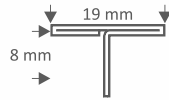

FINISH	ROSE GOLD MIRROR	GOLD MIRROR	BLACK MIRROR	SILVER MIRROR
M.R.P Rs. / PCS				

RIO AARMAN®

A NAME OF TRUST & QUALITY

T19X8 F10

T - Profile

1. Material: SUS 304
2. Size: 10ft (3000 mm)

FINISH	ROSE GOLD MIRROR	GOLD MIRROR	BLACK MIRROR	SILVER MIRROR	ROSE GOLD MATT	GOLD MATT	BLACK MATT	SILVER MATT
M.R.P Rs. / PCS								