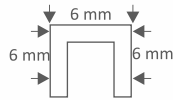

FINISH	ROSE GOLD MIRROR	GOLD MIRROR	BLACK MIRROR	SILVER MIRROR
M.R.P Rs. / PCS				

RIO AARMAN®

A NAME OF TRUST & QUALITY

U 6 x 6 x 6 F10

U - Profile

1. Material: SUS 304
2. Size: 10ft (3000 mm)

FINISH	ROSE GOLD MIRROR	GOLD MIRROR	BLACK MIRROR	SILVER MIRROR
M.R.P Rs. / PCS				