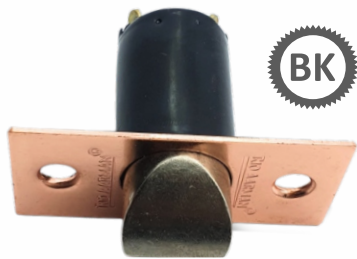

SIZE	60mm	70mm
M.R.P Rs. / PCS		

AL - 09 BL HEAVY Tubler Lock Latch

1. Function: BK
2. Finish: Black
3. 60mm & 70mm Latch
4. Used with: ACL 09 BL

SIZE	60mm	70mm
M.R.P Rs. / PCS		

RIO AARMAN[®]

A NAME OF TRUST & QUALITY