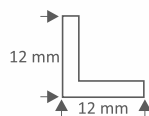

L 12 x 12 F10

L - Profile

1. Material: SUS 304
2. Size: 10ft (3000 mm)

FINISH	ROSE GOLD MIRROR	GOLD MIRROR	BLACK MIRROR	SILVER MIRROR	ROSE GOLD MATT	GOLD MATT
M.R.P Rs. / PCS