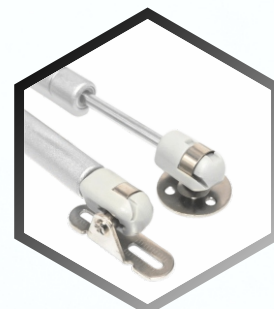

RIO AARMAN®

A NAME OF TRUST & QUALITY

GAS SPRING SERIES