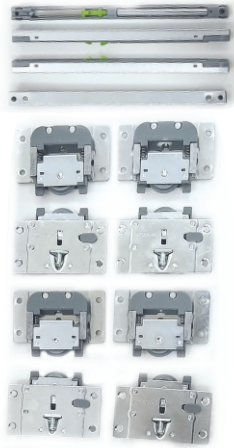

ASDR - 05 S

Soft Closing
Wardrobe Door Roller

1. Small Pump metal dumper without brush
2. Double Door
3. Finish: Silver Finish
4. Material: Iron + ABS
5. Suitable for all kind of wooden doors

FINISH	SILVER
M.R.P Rs. / SET	

ASDR - 05 B

Soft Closing
Wardrobe Door Roller

1. Big Pump metal dumper without brush
2. Double Door
3. Finish: Silver Finish
4. Material: Iron + ABS
5. Suitable for all kind of wooden door

FINISH	SILVER
M.R.P Rs. / SET