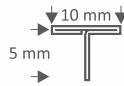

T10X5 F10

T - Profile

1. Material: SUS 304
2. Size: 10ft (3000 mm)

FINISH	ROSE GOLD MIRROR	GOLD MIRROR	BLACK MIRROR	SILVER MIRROR
M.R.P Rs. / PCS