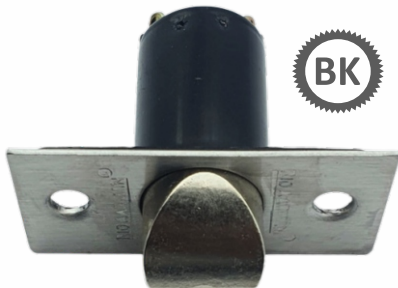

1. Function: ET
2. Finish: Black
3. 60mm & 70mm Latch
4. Used with: ACL 08 BL

SIZE	60mm	70mm
M.R.P Rs. / PCS		

AL - 08 RG HEAVY Tubler Lock Latch

1. Function: ET
2. Finish: Rose Gold
3. 60mm & 70mm Latch
4. Used with: ACL 08 RG

SIZE	60mm	70mm
M.R.P Rs. / PCS		

AL - 09 SS HEAVY Tubler Lock Latch

1. Function: BK
2. Finish: SS
3. 60mm & 70mm Latch
4. Used with: ACL 09 SS

SIZE	60mm	70mm
M.R.P Rs. / PCS		

AL - 09 AB HEAVY Tubler Lock Latch