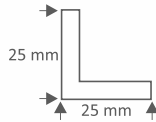

L 25 x 25 F10

L - Profile

1. Material: SUS 304
2. Size: 10ft (3000 mm)

FINISH	ROSE GOLD MIRROR	GOLD MIRROR	BLACK MIRROR	SILVER MIRROR
M.R.P Rs. / PCS