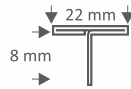

T22X8 F10

T - Profile

1. Material: SUS 304
2. Size: 10ft (3000 mm)

FINISH	ROSE GOLD MIRROR	GOLD MIRROR
M.R.P Rs. / PCS