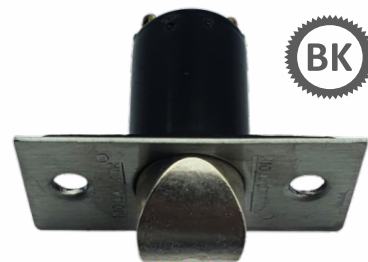

AL - 09 BL HEAVY Tubler Lock Latch

1. Function: BK
2. Finish: Black
3. 60mm & 70mm Latch
4. Used with: ACL 09 BL

SIZE	60mm	70mm
M.R.P Rs. / PCS