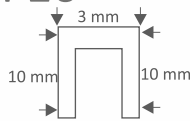

U 10 x 3 x 10 F10

U - Profile

1. Material: SUS 304
2. Size: 10ft (3000 mm)

FINISH	ROSE GOLD MIRROR	GOLD MIRROR	BLACK MIRROR	SILVER MIRROR
M.R.P Rs. / PCS